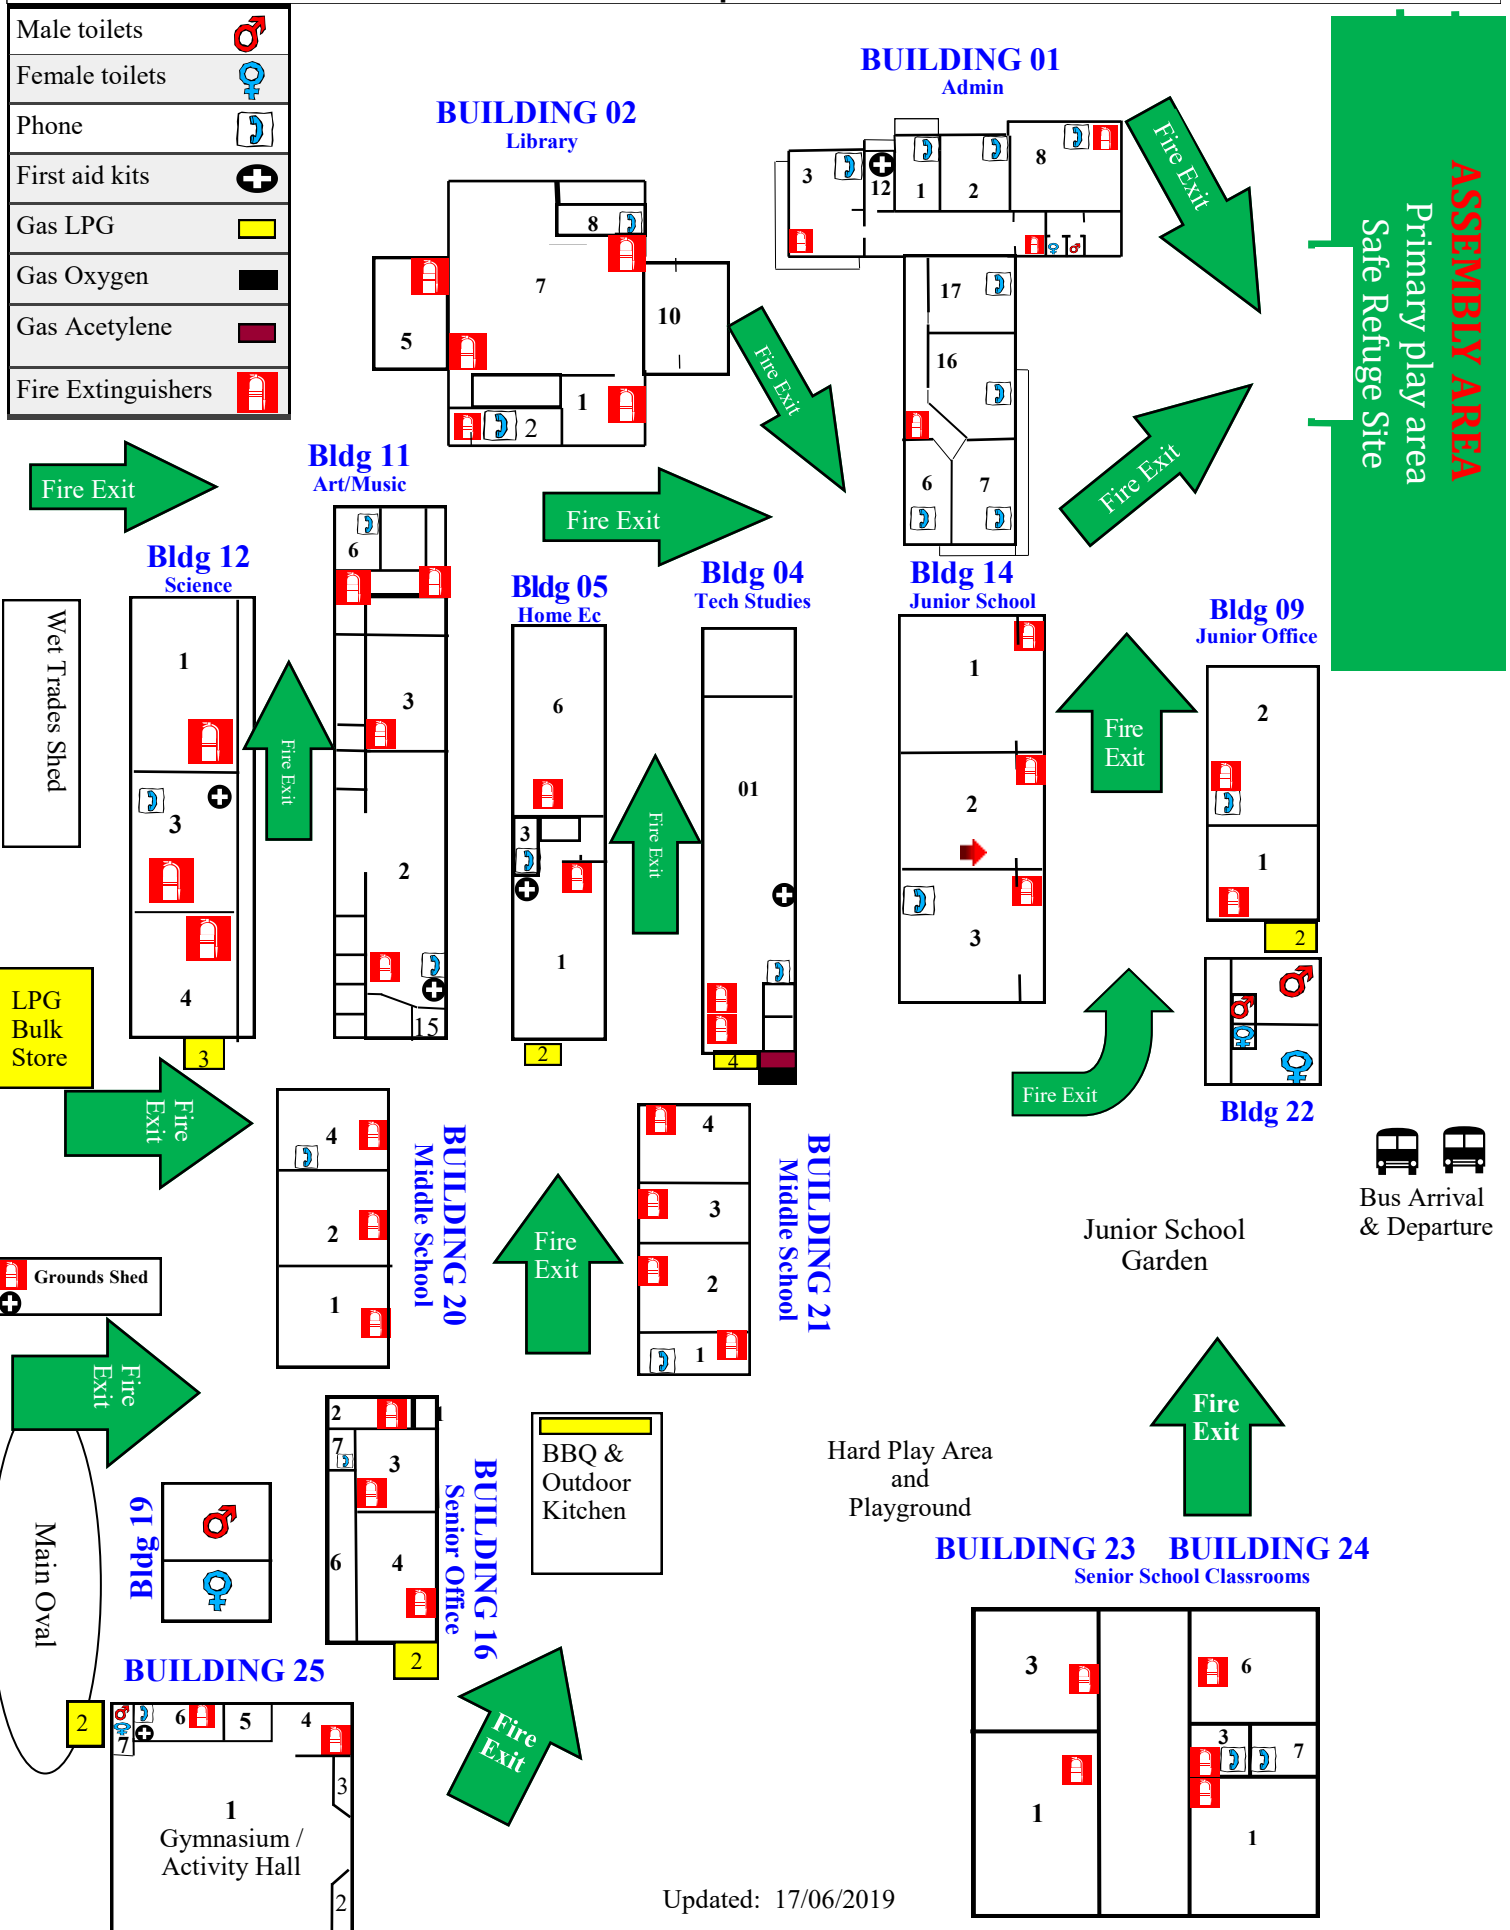

BOOLEROO CENTRE DISTRICT SCHOOL

Evacuation Diagram

2-10 Stephens Street

Updated: 17/06/2019

If the fire is in close proximity to your designated exit route choose another route which will get you safely to the Assembly area